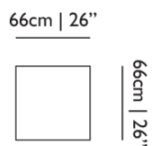

Dimensions

Product

WIDTH 92cm | 36.2"
HEIGHT 51cm | 20.1"
DEPTH 8cm | 3.1"
WEIGHT NETTO 0.7kg | 1.54lbs

Technical

ADDITIONAL

300 TC

MATERIAL

100% cotton sateen

Umbrella Squid Bed Pillows / Queen 26x20" Set of 2

Dimensions

Product

WIDTH 66cm | 26"

HEIGHT 51cm | 20.1"

DEPTH 2cm | 0.8"

WEIGHT NETTO 0.7kg | 1.54lbs

Technical

ADDITIONAL

300 TC

MATERIAL

100% cotton sateen

Umbrella Squid Bed Pillows / Sham 26x26"

Dimensions

Product

WIDTH 66cm | 26"

HEIGHT 66cm | 26"

DEPTH 2cm | 0.8"

WEIGHT NETTO 0.7kg | 1.54lbs

Technical

ADDITIONAL

300 TC

MATERIAL

100% cotton sateen
