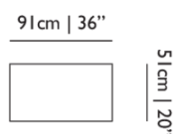

Detailing

100% (300 TC) high-quality cotton in a luxurious jacquard and smooth sateen weave for better nights.

Colours

Umbrella Squid
silver

Umbrella Squid Bed Pillows / 60x70

Dimensions

Product

WIDTH 70cm | 27.6"
HEIGHT 60cm | 23.6"
DEPTH 2cm | 0.8"
WEIGHT NETTO 0.2kg |
0.44lbs

Packaging

WIDTH 16cm | 6.3"
HEIGHT 4cm | 1.6"
CUBAGE 0m³ | 0.09ft³
LENGTH 42cm | 16.5"
WEIGHT 0.7kg | 1.54lbs

Technical

ADDITIONAL

300 TC

MATERIAL

100% cotton sateen

Umbrella Squid Bed Pillows / King 36x20" Set of 2

Dimensions

Product

WIDTH 92cm | 36.2"
HEIGHT 51cm | 20.1"
DEPTH 8cm | 3.1"
WEIGHT NETTO 0.7kg | 1.54lbs

Technical

ADDITIONAL

300 TC

MATERIAL

100% cotton sateen

Umbrella Squid Bed Pillows / Queen 26x20" Set of 2

Dimensions

Product

WIDTH 66cm | 26"

HEIGHT 51cm | 20.1"

DEPTH 2cm | 0.8"

WEIGHT NETTO 0.7kg | 1.54lbs

Technical