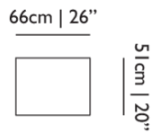

Packaging

WIDTH 16cm | 6.3"
HEIGHT 4cm | 1.6"
CUBAGE 0m³ | 0.09ft³
LENGTH 42cm | 16.5"
WEIGHT 0.7kg | 1.54lbs

Technical

ADDITIONAL

300 TC

MATERIAL

100% cotton sateen

Umbrella Squid Bed Pillows / King 36x20" Set of 2

Dimensions

Product

WIDTH 92cm | 36.2"
HEIGHT 51cm | 20.1"
DEPTH 8cm | 3.1"
WEIGHT NETTO 0.7kg | 1.54lbs

Technical

ADDITIONAL

300 TC

MATERIAL

100% cotton sateen

Umbrella Squid Bed Pillows / Queen 26x20" Set of 2

Dimensions

Product

WIDTH 66cm | 26"

HEIGHT 51cm | 20.1"

DEPTH 2cm | 0.8"

WEIGHT NETTO 0.7kg | 1.54lbs

Technical

HEIGHT 66cm | 26"

DEPTH 2cm | 0.8"

WEIGHT NETTO 0.7kg | 1.54lbs

Technical

ADDITIONAL

300 TC

MATERIAL

100% cotton sateen
