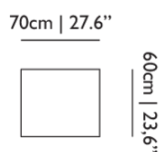

Detailing

100% (300 TC) high-quality cotton in a luxurious jacquard and smooth sateen weave for better nights.

Colours

Umbrella Squid
silver

Umbrella Squid Bed Pillows / 60x70

Dimensions

Product

WIDTH 70cm | 27.6"
HEIGHT 60cm | 23.6"
DEPTH 2cm | 0.8"
WEIGHT NETTO 0.2kg |
0.44lbs

Packaging

WIDTH 16cm | 6.3"
HEIGHT 4cm | 1.6"
CUBAGE 0m³ | 0.09ft³
LENGTH 42cm | 16.5"
WEIGHT 0.7kg | 1.54lbs

Technical

ADDITIONAL

300 TC

MATERIAL

100% cotton sateen

Umbrella Squid Bed Pillows / King 36x20" Set of 2

Dimensions

Product

WIDTH 92cm | 36.2"
HEIGHT 51cm | 20.1"
DEPTH 8cm | 3.1"
WEIGHT NETTO 0.7kg | 1.54lbs

Technical

ADDITIONAL

300 TC

MATERIAL

100% cotton sateen

Umbrella Squid Bed Pillows / Queen 26x20" Set of 2

Dimensions

Product

WIDTH 66cm | 26"

HEIGHT 51cm | 20.1"

DEPTH 2cm | 0.8"

WEIGHT NETTO 0.7kg | 1.54lbs

Technical